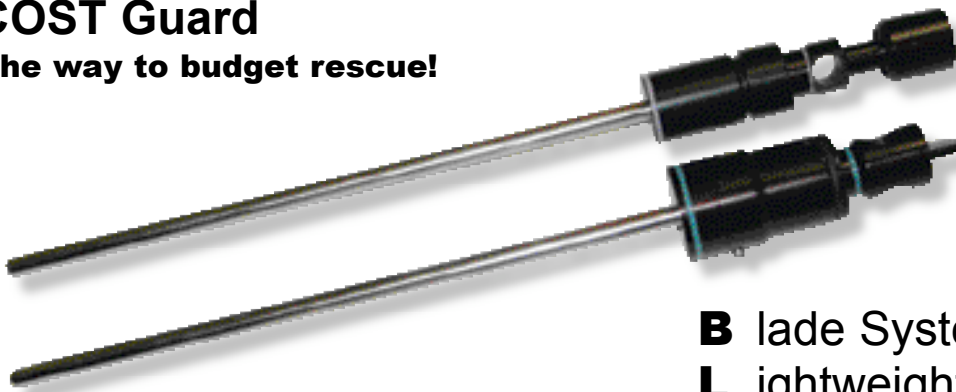

COST Guard

The way to budget rescue!

B lade System
L ightweight
A daptable
C ost effective
K een edged
L imited reusable
I nnovative
N AMSA Study
E asy to use

- **Full autoclaveable**
- **Cleaning and sterilisation study available on our website**
- **Easy to clean**
- **Limited reusable**
- **No plastic adapters**
- **Available for various Shaver-Systems**